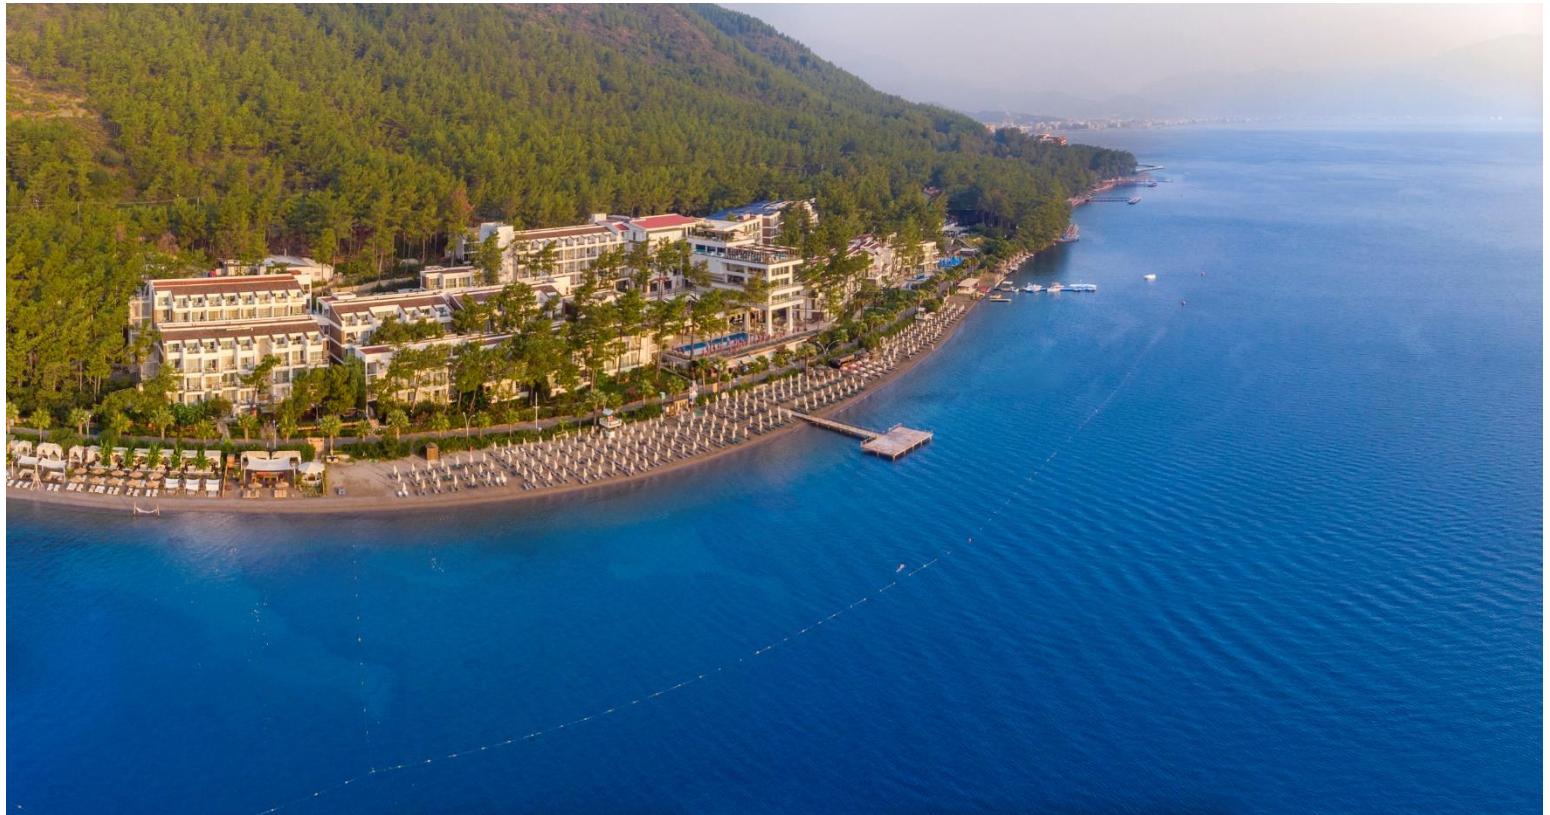

ORKA  
LOTUS BEACH

Orka Lotus Beach is located in one of the most exquisite bays of the Aegean where the pine-scented trees and sea-salt meets at Icmeler Pamucak Region .

Only 2 km from Icmeler and 6 km from Marmaris. The Property is a chic and sophisticated retreat for couples and families with spectacular views over the bay, delicious dining choices, plenty of activities on site, and 441 comfortable rooms with 5 Star amenities. The unique scenery is also combined with outstanding room facilities, offering you different room type choices. Ultra All Inclusive service, Aqua Park, pools , theme nights, Holiday Plus Programme , day and evening entertainment, kids club, international and Turkish Cuisine , A la Carte Restaurants just perfect for guests wishing to kick back relax and bask in endless hours of Turkish sunshine.