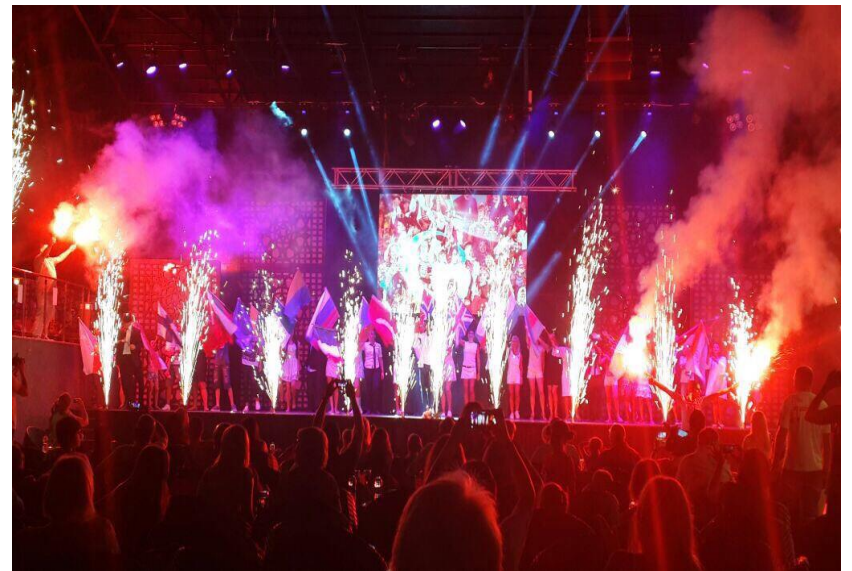

ENTERTAINMENT & ACTIVITIES